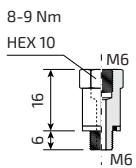

Model  
Model

ARNM270R

Model  
Model

ARNM270

Model  
Model

ARNM360

Extension fittings which may be needed in case of fixing with half-flanges  
Uzatılmış bağlantı parçaları yarım flanşlı montajlarda gerekli olabilir

PL-M6

FITTINGS FOR HOSE-HOSE CONNECTION

HORTUM-HORTUM BAĞLANTILARI

Model  
Model

ARNM270T

Model  
Model

ARNM360T

OTHER ACCESSORIES