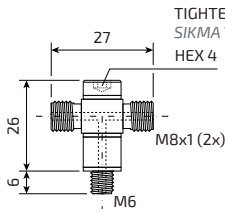

Model  
Model

ARNM270R

Model  
Model

ARNM270

Model  
Model

ARNM360

Extension fittings which may be needed in case of fixing with half-flanges  
Uzatılmış bağlantı parçaları yarım flanşlı montajlarda gerekli olabilir

PL-M6

FITTINGS FOR HOSE-HOSE CONNECTION

HORTUM-HORTUM BAĞLANTILARI

Model  
Model

ARNM270T

Model  
Model

ARNM360T

OTHER ACCESSORIES

DİĞER AKSESUARLAR

Model  
Model

CFT-5

HOSE CLIP FOR HOSES Ø5 mm (10 pc. box)  
HORTUM KLİBİ Ø5 mm HORTUMLAR İÇİN (10 adet kutu)