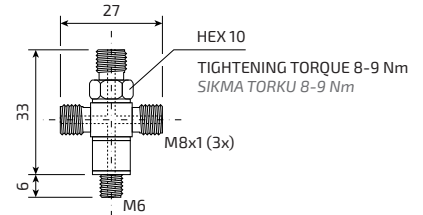

Model  
Model

ARNM270R

Model  
Model

ARNM270

Model  
Model

ARNM360

Extension fittings which may be needed in case of fixing with half-flanges  
Uzatılmış bağlantı parçaları yarım flanşlı montajlarda gerekli olabilir

PL-M6

FITTINGS FOR HOSE-HOSE CONNECTION

HORTUM-HORTUM BAĞLANTILARI

Model  
Model

ARNM270T

Model  
Model

ARNM360T

OTHER ACCESSORIES