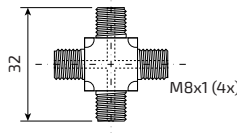

Model  
Model

ARNM270R

Model  
Model

ARNM270

Model  
Model

ARNM360

Extension fittings which may be needed in case of fixing with half-flanges  
Uzatılmış bağlantı parçaları yarım flanşlı montajlarda gerekli olabilir

PL-M6

FITTINGS FOR HOSE-HOSE CONNECTION

HORTUM-HORTUM BAĞLANTILARI

Model  
Model

ARNM270T

Model  
Model

ARNM360T

OTHER ACCESSORIES

DİĞER AKSESUARLAR

Model  
Model

CFT-5

HOSE CLIP FOR HOSES Ø5 mm (10 pc. box)  
HORTUM KLİBİ Ø5 mm HORTUMLAR İÇİN (10 adet kutu)