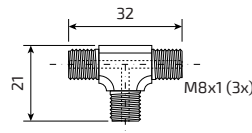

Model  
Model

ARNM270R

Model  
Model

ARNM270

Model  
Model

ARNM360

Extension fittings which may be needed in case of fixing with half-flanges  
Uzatılmış bağlantı parçaları yarım flanşlı montajlarda gerekli olabilir

PL-M6

FITTINGS FOR HOSE-HOSE CONNECTION

HORTUM-HORTUM BAĞLANTILARI

Model  
Model

ARNM270T

Model  
Model

ARNM360T

OTHER ACCESSORIES

DİĞER AKSESUARLAR

Model  
Model

CFT-5

HOSE CLIP FOR HOSES Ø5 mm (10 pc. box)  
HORTUM KLİBİ Ø5 mm HORTUMLAR İÇİN (10 adet kutu)