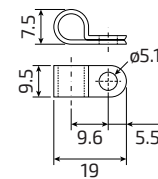

Model  
Model

ARNM270R

Model  
Model

ARNM270

Model  
Model

ARNM360

Extension fittings which may be needed in case of fixing with half-flanges  
Uzatılmış bağlantı parçaları yarım flanşlı montajlarda gerekli olabilir

PL-M6

FITTINGS FOR HOSE-HOSE CONNECTION

HORTUM-HORTUM BAĞLANTILARI

Model  
Model

ARNM270T

Model  
Model

ARNM360T

OTHER ACCESSORIES

DİĞER AKSESUARLAR

Model  
Model

CFT-5

HOSE CLIP FOR HOSES Ø5 mm (10 pc. box)  
HORTUM KLİBİ Ø5 mm HORTUMLAR İÇİN (10 adet kutu)